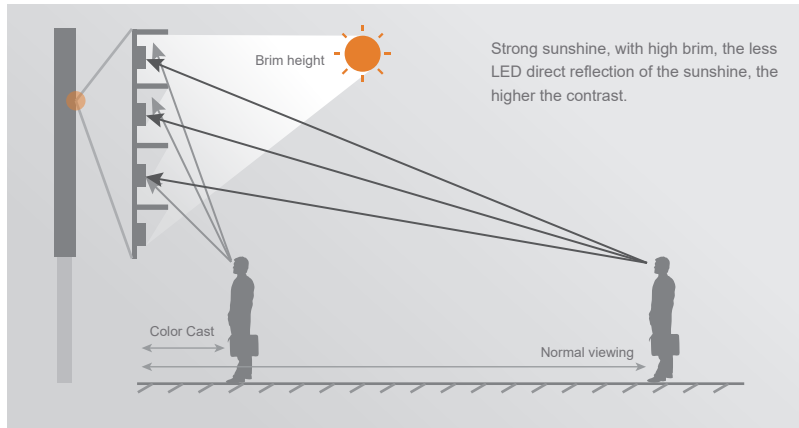

High Contrast

Resulting in bright and vivid images.

Low contrast

High contrast

Independent Waterproof Module

Independent Waterproof Module

Exceptional Waterproof Level,
High Protective Grades and
High Weather Resistance.

Item	XD6 V1	XD8 V1	XD10 V1	Unit
Technical Parameter				
Pixel Pitch	6.66	8	10	mm
Brightness	6000	6000	6000	nit
Refresh Rate	≥ 1920	≥ 1920	≥ 1920	Hz
Color Gray Scale	16	16	16	bit
Power Consumption (Max./Avg.)	670/223	685/228	670/223	W/sq.m
Viewing Angle (H/V)	150/70	140/70	150/75	deg.
Panel Parameter				
Panel Dimensions	1280x960x100			mm
Module Dimensions	320x320			pixels
Panel Weight	34			kg
Panel Material	Aluminum			--
IP Rating	IP65/IP54			--
Operating Temperature	- 20~+50			°C