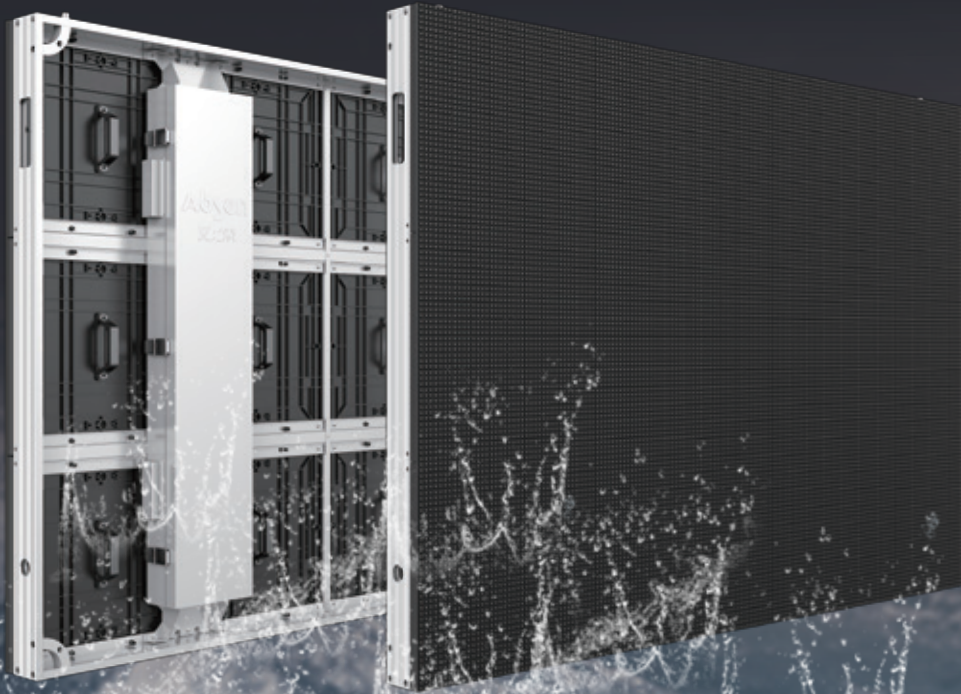

High Contrast

Resulting in bright and vivid images.

Low contrast

High contrast

Independent Waterproof Module

Independent Waterproof Module

Exceptional Waterproof Level,
High Protective Grades and
High Weather Resistance.

The fixed module has only four screws
module is easy to be assembled and disassembled Fully closed structure to avoid the failure of electronic components due to oxidation.

Four waterproof

- Module retaining water
- The water retaining plastic ring on the box body
- The water retaining ring on the vacuum soft waterproof
- Vacuum soft waterproof ring main anti pressure