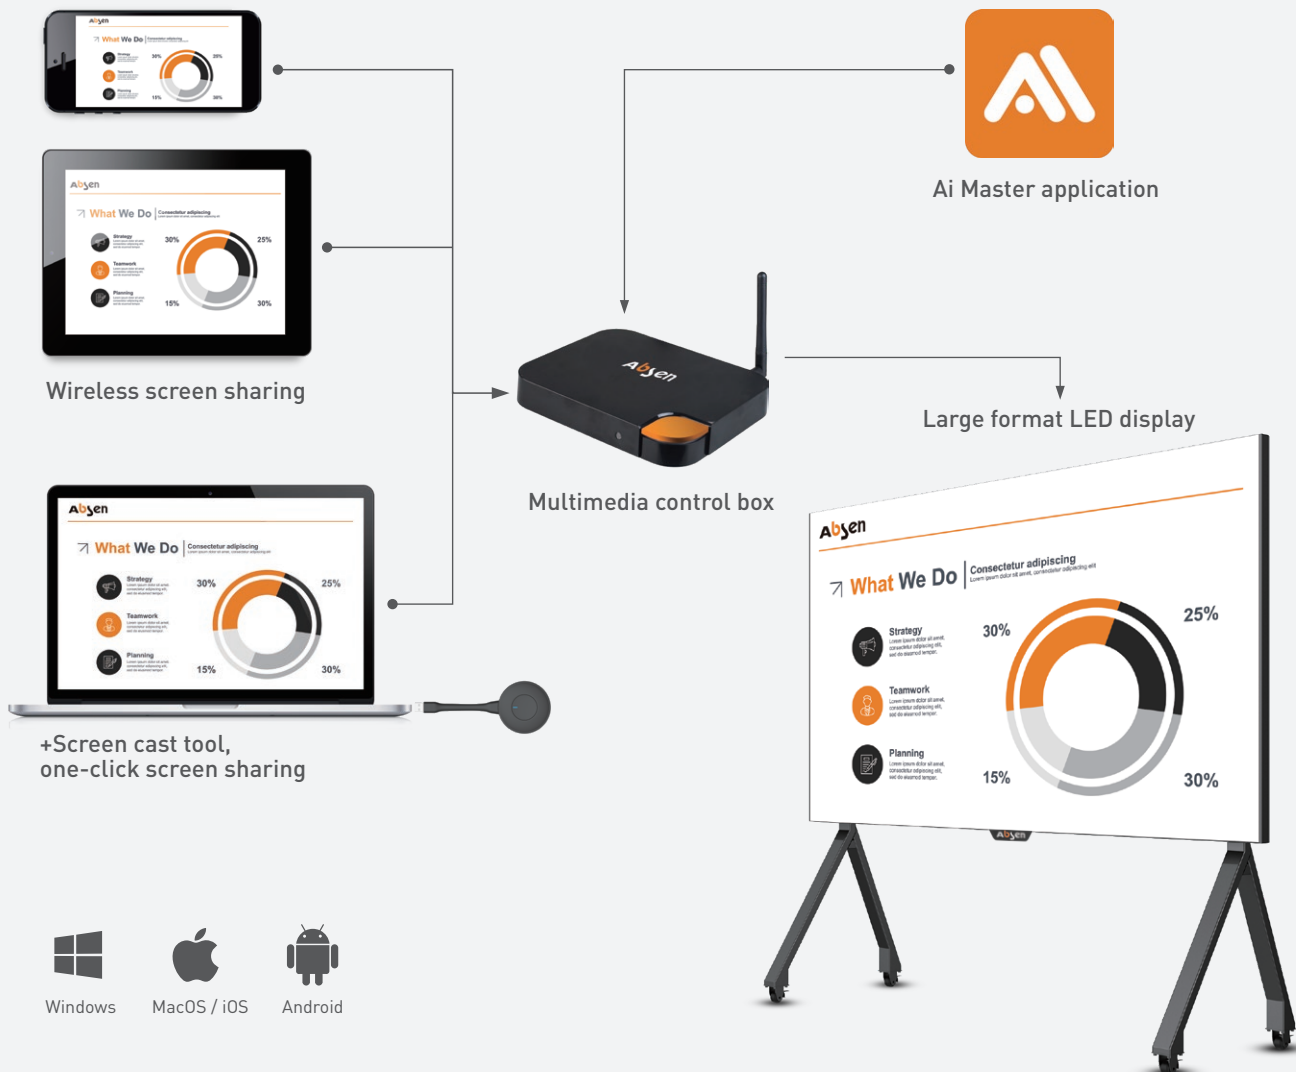

cost-effective conference room display solution that allows for large format video wall with excellent display effects and visual experience to inspire the work and life for more people.

The KLiCon series supports wireless connection with mobile phones, PADs and computers. It supports easy screen management of meeting content and easily-switch screens, allowing for sharing multiple screens to help improve meeting efficiency and take the meeting experience to the next level.

4000:1  
High contrast ratio

110%NTSC  
Wide color gamut

Soft light for eye protection  
Anti-blue light hazard

\*KL116 is adjustable in brightness from 0 to 600nit, and KL130 / KL158 from 0 to 700nit

# Wireless connection, easy conferencing

KLiCon supports connection with mobile phones, PADs, computers and other devices, compatible with Android, MacOS/ iOS, Windows and other systems, and can easily achieve wireless screen sharing.

# Easy screen management, one-click switching

KLiCon deploys Ai Master APP for screen management, supporting multi-screen displaying and switching screens with just one click, allowing for presetting theme text and editing program list.