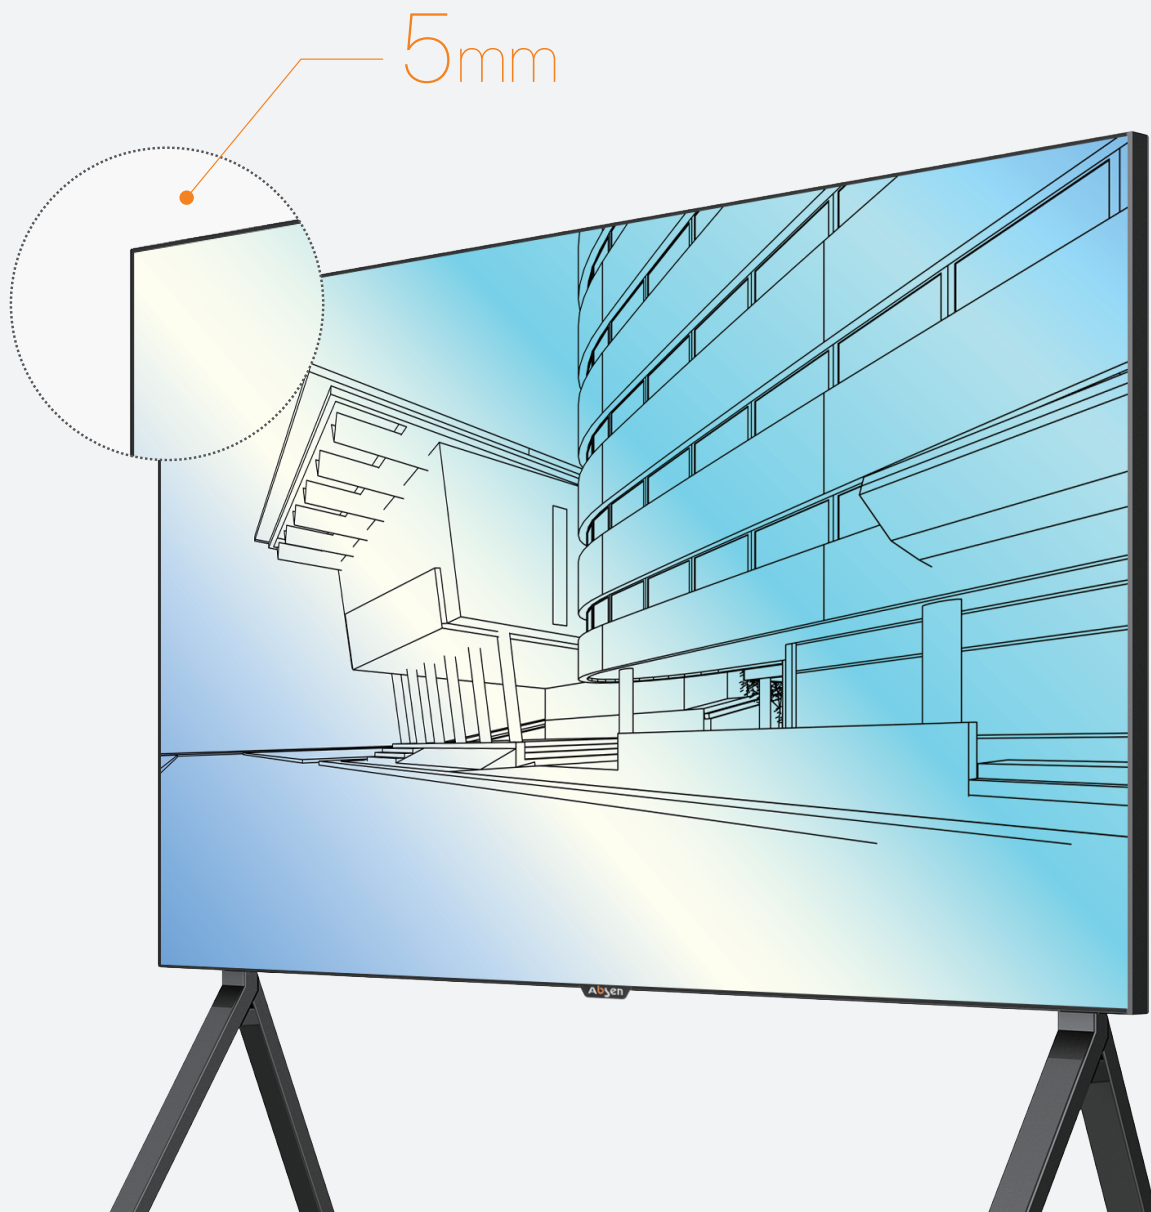

## Ultra-thin frame, wide vision

KLiCon features ultra-thin 5mm frame, slim and bezel-free, able to deliver impactful presentations and viewing experience like no other.