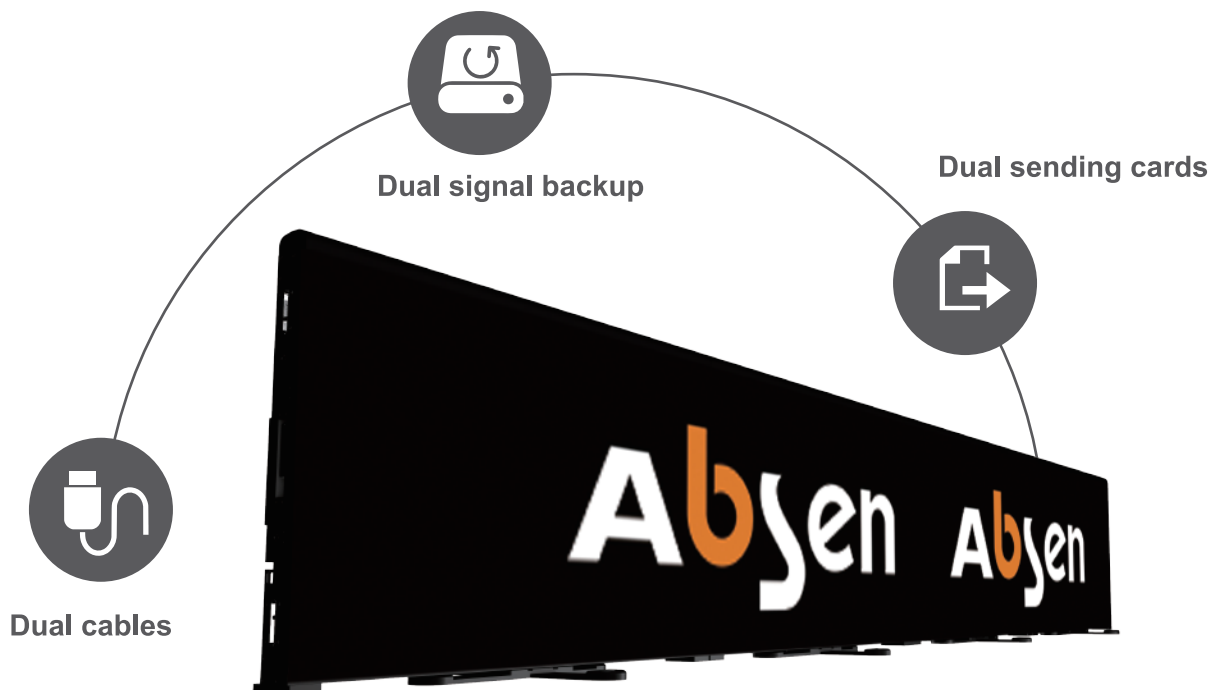

Solid reliability

Featuring powerful backup and the ability to pre-store image content and store the last image, ensuring that the screen never go black.

Parameter

Pixel Pitch	12.5 mm	10mm
Brightness	6,000 nits	6,000 nits
Contrast Ratio	10000:1	8900:1
Refresh Rate	≥3840 Hz	≥3840 Hz
Gray Scale	16 Bit	16 Bit
Viewing Angle (H/V)	160/130	160/125
IP Rate	IP65/IP54	IP65/IP54
Power Consumption (max/avg)	620/207 W/sq.m	684/228 W/sq.m
Panel Dimensions (W×H×D)	1600x900x145 mm	1600x900x145 mm
Panel Weight	51 kg	51 kg
Panel Material	Aluminum	Aluminum
Pixel Matrix per Panel	128×72 Pixels	160×90 Pixels
Certificate	CE,ETL,FCC,ROHS	CE,ETL,FCC,ROHS